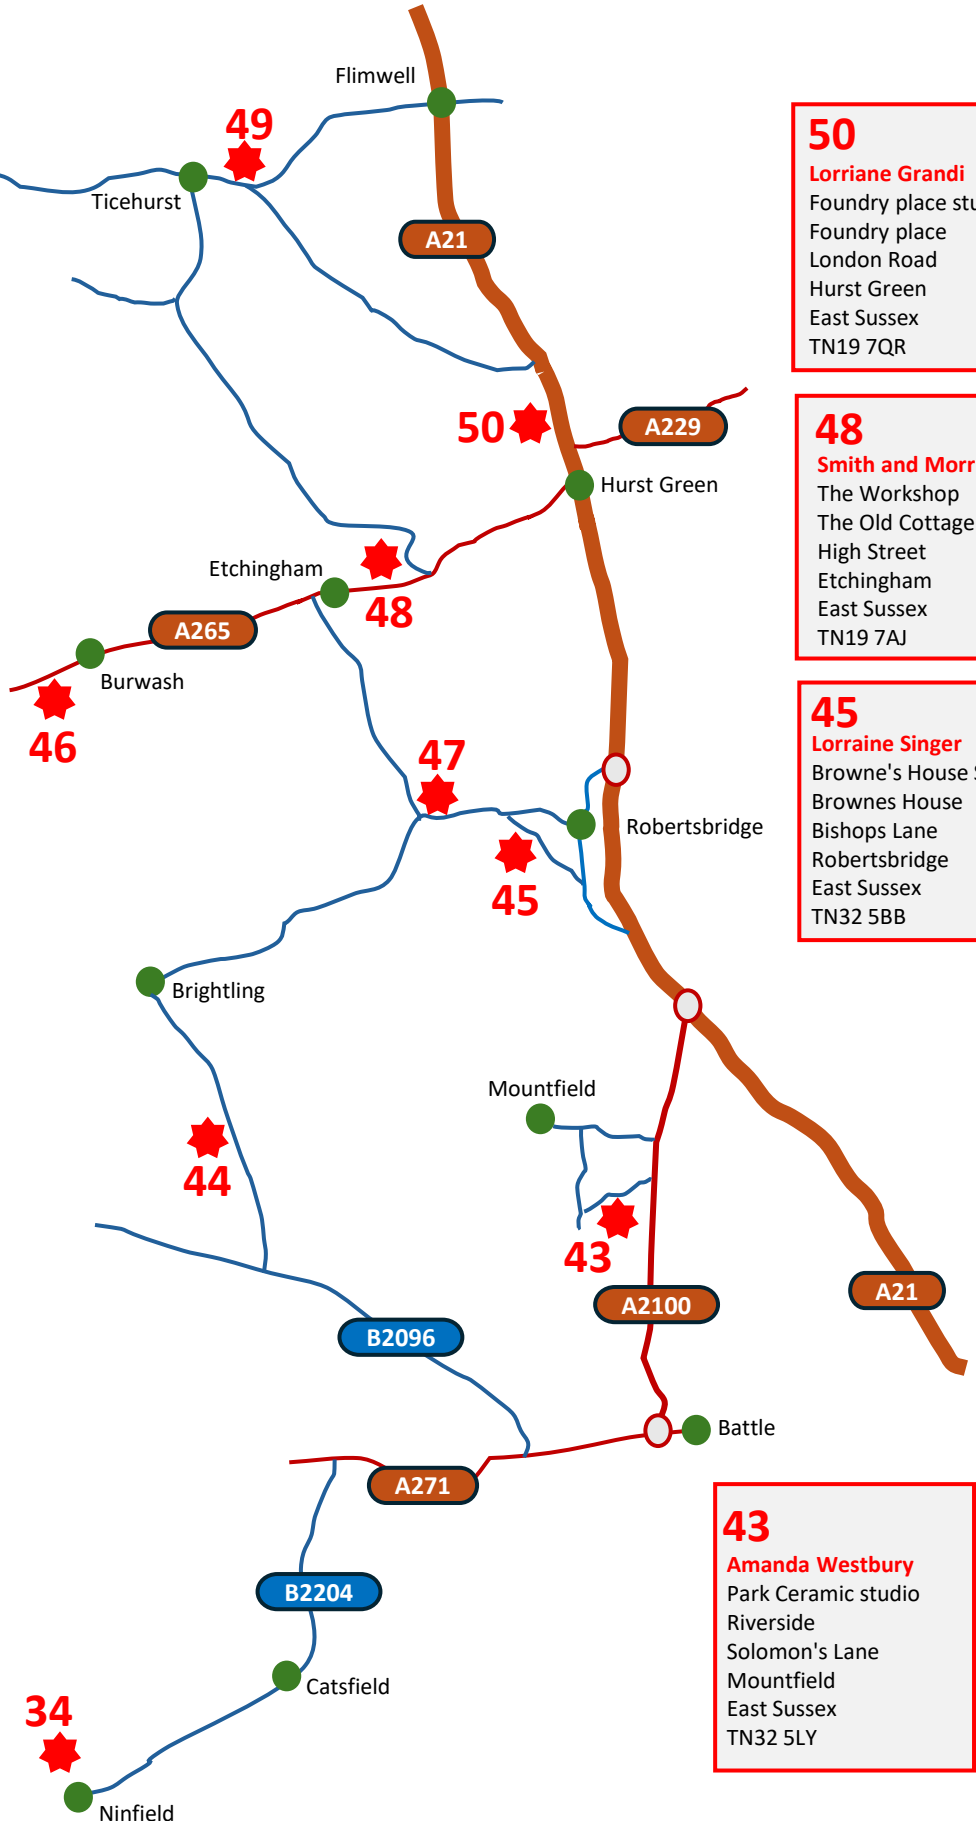

SOUTH EAST OPEN STUDIOS

Trail Map - Ticehurst, Hurst Green, Etchingam, Burwash, Robertsbridge, Brightling, Mountfield, Ninfield.

49
Lucinda Bothwell
1 Little Clayhams
High Street
Ticehurst
East Sussex
TN5 7BE

46
Victoria Atkinson
Annie Waring
Justine Munson
Kate Penoyre
Sandra Fernandez
Rockhurst Studio
Rockhurst
Heathfield Road
Burwash
East Sussex
TN19 7HN

47
Mark Bartlett
Rosemary Gurney Clark
Hackwoods House
Brightling Road
Robertsbridge
East Sussex
TN32 5ES

44
Susie Hunt
Stonesdown Cottage
Cackle Street
Brightling
East Sussex
TN32 5HZ

34
Jane Sarre
Anna Thomson
Sarah Blackaller
The Studio
3 Cookstown Close
Ninfield
East Sussex
TN33 9JS

50
Lorriane Grandi
Foundry place studio
Foundry place
London Road
Hurst Green
East Sussex
TN19 7QR

48
Smith and Morris
The Workshop
The Old Cottage
High Street
Etchingam
East Sussex
TN19 7AJ

45
Lorraine Singer
Browne's House Studio
Brownes House
Bishops Lane
Robertsbridge
East Sussex
TN32 5BB

43
Amanda Westbury
Park Ceramic studio
Riverside
Solomon's Lane
Mountfield
East Sussex
TN32 5LY