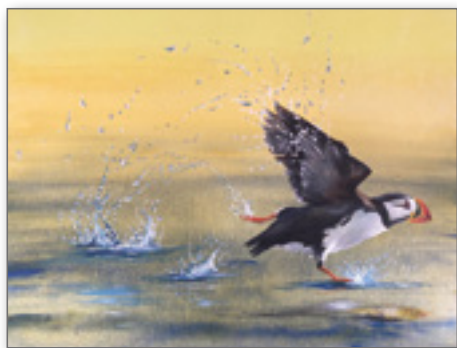

MARTIN SUTTON / 208

NEIL BUCHANAN / 207