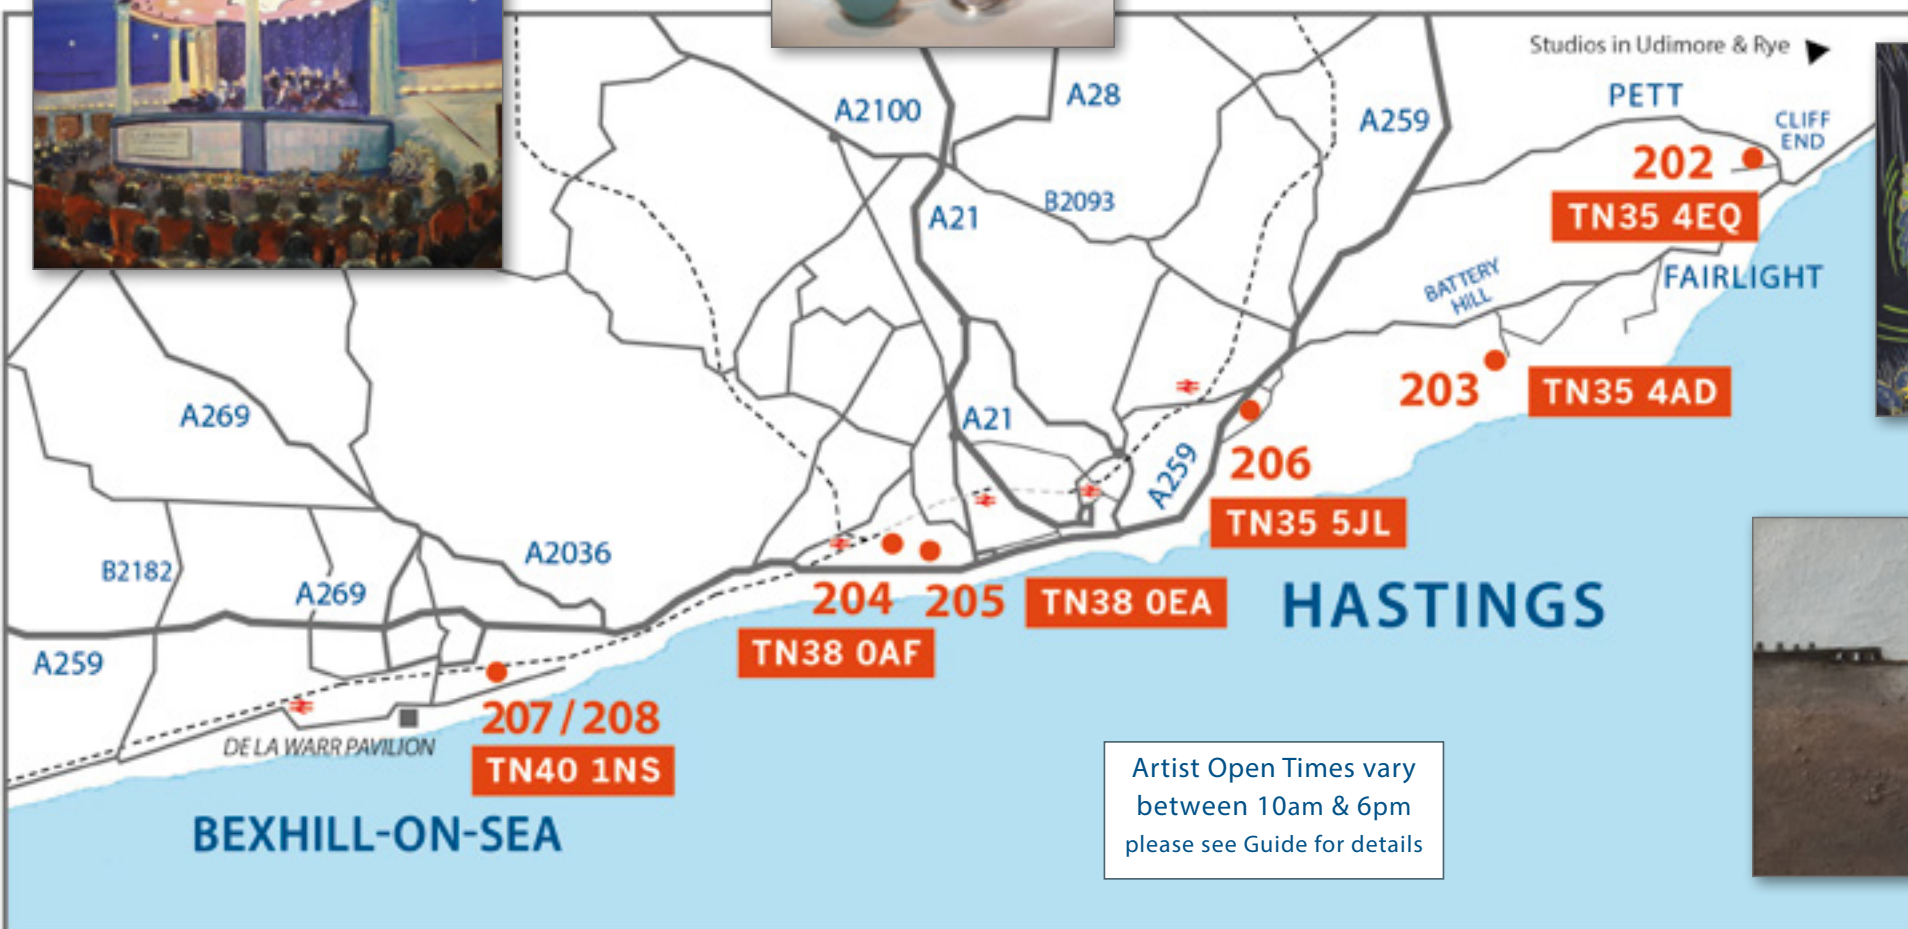

ALEX LEADBEATER / 205

TIM RIDDIHOUGH / 202